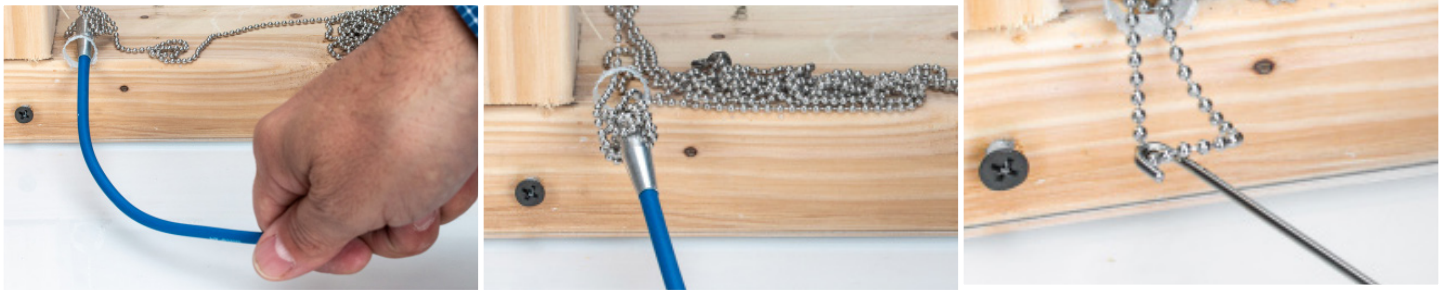

7/32" diameter head with magnet

5/16" diameter head with larger magnet

The MRS-24 - MagneTrier™ is the perfect tool to help fish wires through walls.

Kit includes:

- 24" Flexible Magnetic Retriever
- **MRS-RH20** Expandable Retriever Hook
- Storage Pouch
- **MRS-BC10** 10' Ball Chain with 3/4" loop and eyelet

Easy to use:

- Drill a hole in the wall or attic plate less than 3/4"
- Drop ball chain in the hole, the 3/4" ring stop will keep the chain from falling through
- Make a roughly 1/23" hole at the wall
- Use blue magnetic retriever to find the chain and use the MRS-RH20 hook to help pull chain through hole

| SPECIFICATIONS | |
|----------------|-------------------|
| WEIGHT | 0.190 lbs (86.2g) |
| LENGTH | 24" (609.6mm) |
| UPC # | 811490019867 |

MADE FOR LIFE®